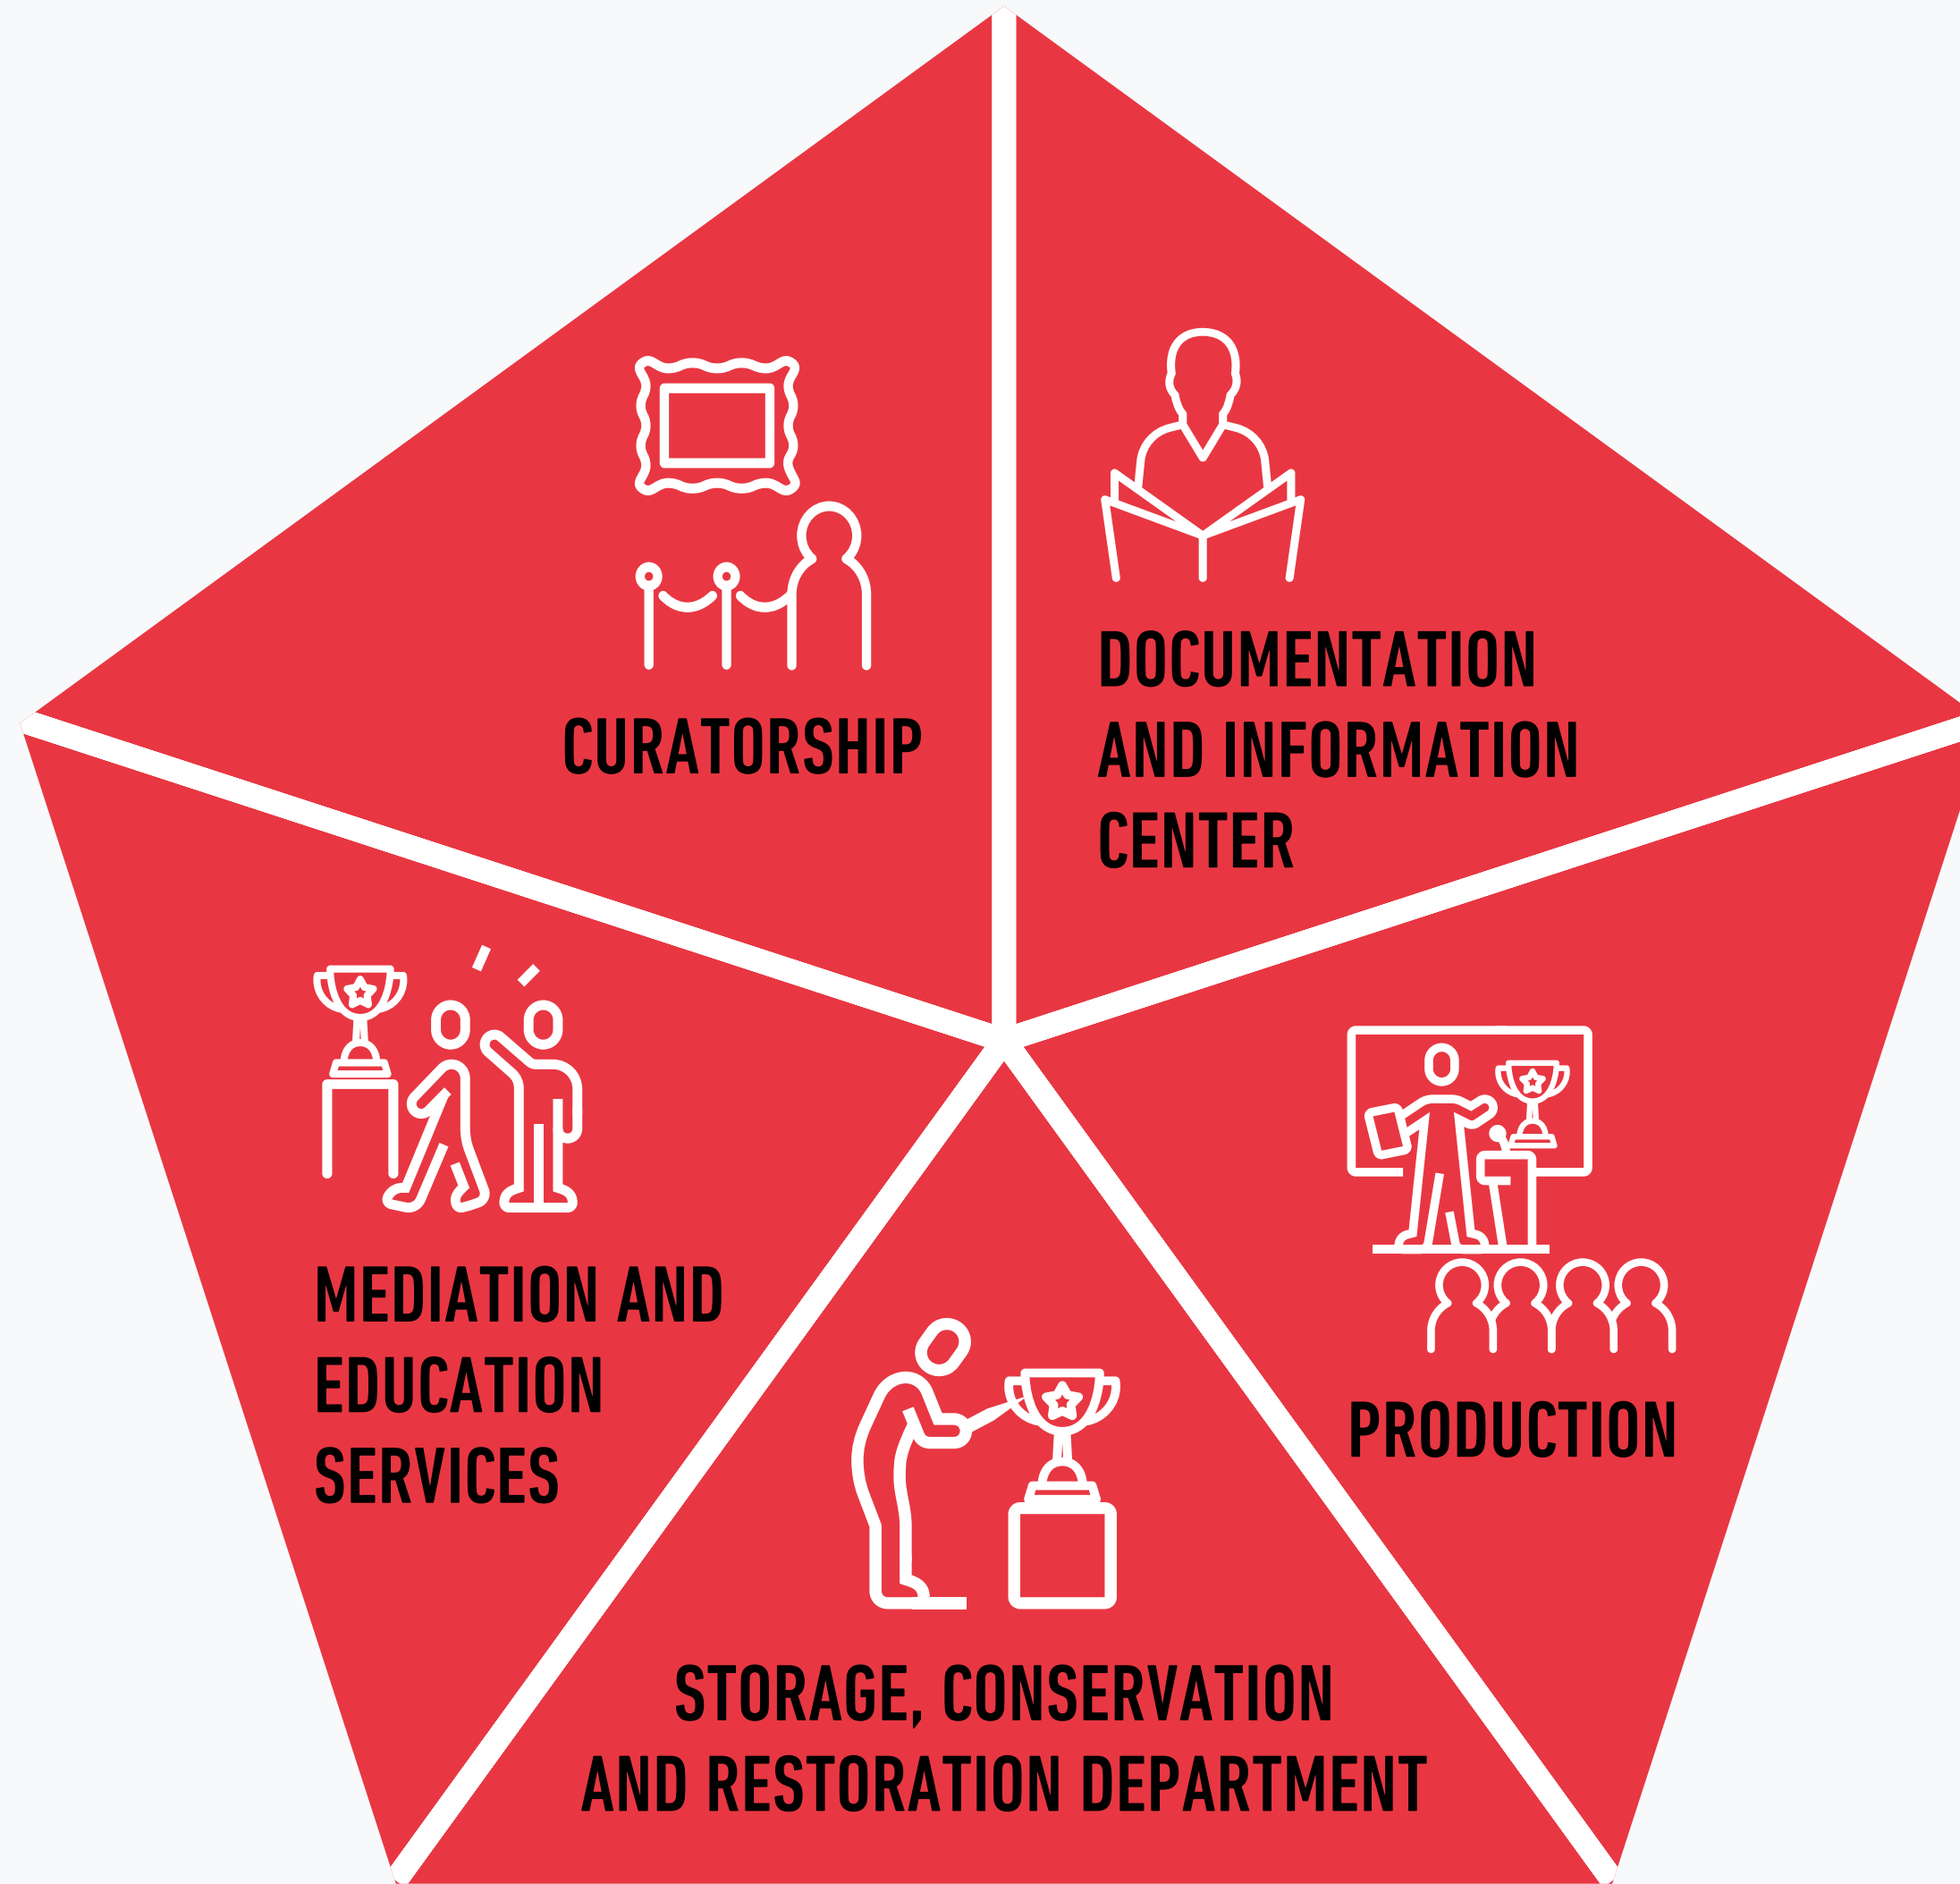

SPORT LISBOA E BENFICA

ESTÁDIO DA LUZ

CULTURAL HERITAGE DEPARTMENT

THE STORAGE, CONSERVATION AND RESTORATION DEPARTMENT

THE STORAGE, CONSERVATION AND RESTORATION DEPARTMENT

**INTEGRATED
PESTS
MANAGEMENT
- THE BEGINNING**

INTEGRATED PESTS MANAGEMENT - THE BEGINNING

INTEGRATED PESTS MANAGEMENT - THE BEGINNING

INTEGRATED PESTS MANAGEMENT

- TODAY

INTEGRATED PESTS MANAGEMENT - TODAY

INTEGRATED PESTS MANAGEMENT - TODAY

THANK YOU!